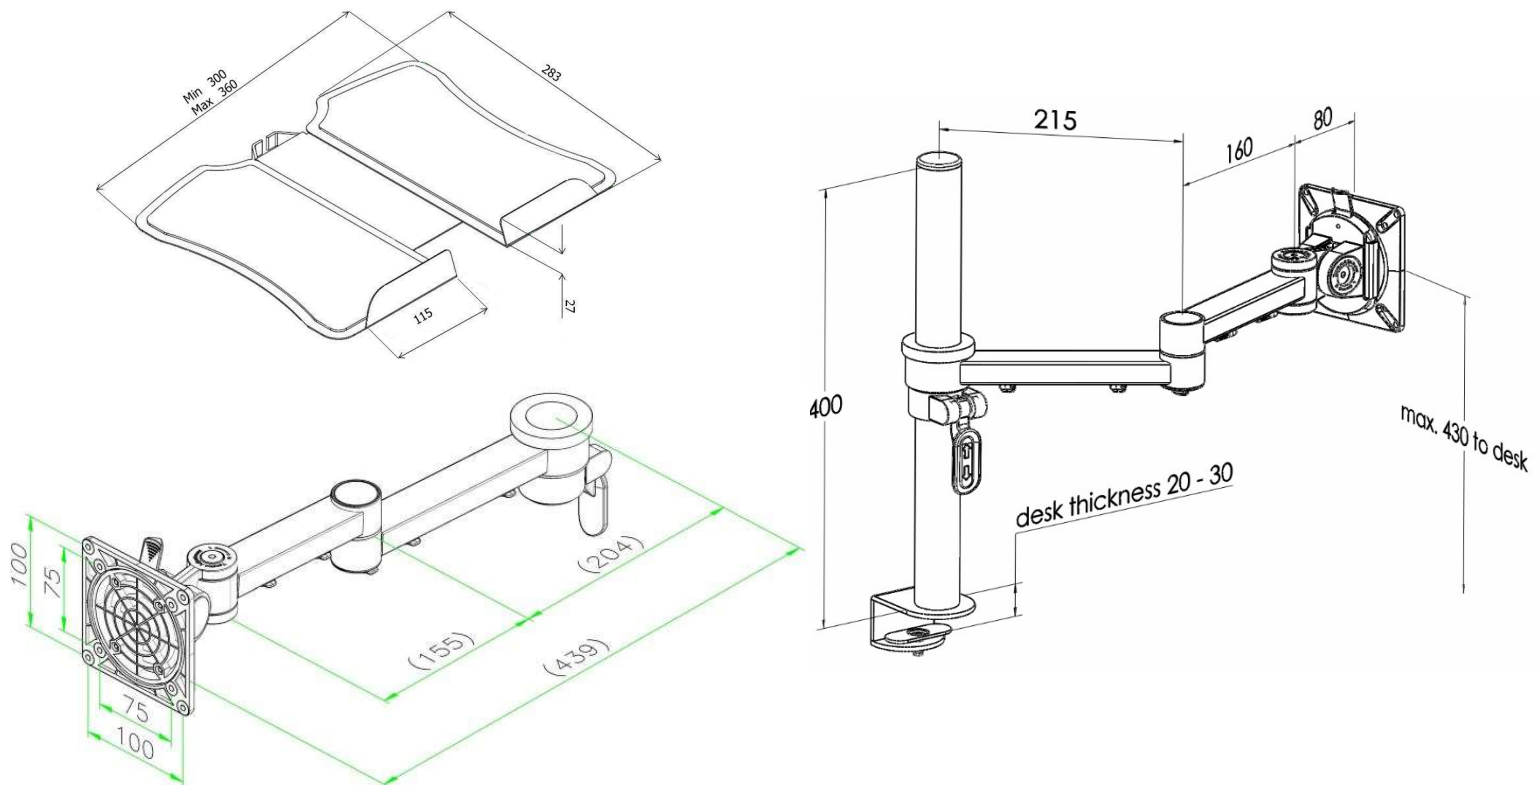

XSTREAM dual beam with baby-c clamp post and laptop attachment

Product Specification

Product code	XSTREAM2PMCOMB07W - white
Weight capacity	10kg
Max screen size	30"
Max forward extension	460mm
VESA	75mm & 100mm VESA compliant
Movement	Height adjustment, tilt, swivel, rotation and reach
Height adjustment	Max height adjustment 380mm from desk top
Fixings	Supplied with baby-c clamp for 20-30mm thick desk

Additional Information

Two dual beam arms with manual height adjustment

Laptop holder attachment with VESA fitting

Additional +/- 70mm available with ratchet mechanism

Lockable quick release VESA function

XSTREAM dual beam with baby-c clamp post and laptop attachment

Product Dimensions

Product code	XSTREAM2PMCOMB07
Clamp	Max desk depth 30mm
Post	400mm
Arms	Max 460mm extension
VESA	75mm & 100mm VESA compliant
Height adjustment	Max height adjustment 300mm
Tilt	85 degrees up / 85 degrees down (170 degrees total)
Laptop holder	W: 300mm-360mm, D: 283mm

Additional Information

2 dual beam height adjustable arms with baby-c clamp

Laptop holder attachment with VESA fitting

Cable management

Colour options available:

Silver – XSTREAM2PMCOMB07S - RAL code 9006

White – STREAM2PMCOMB07W - RAL code 9010