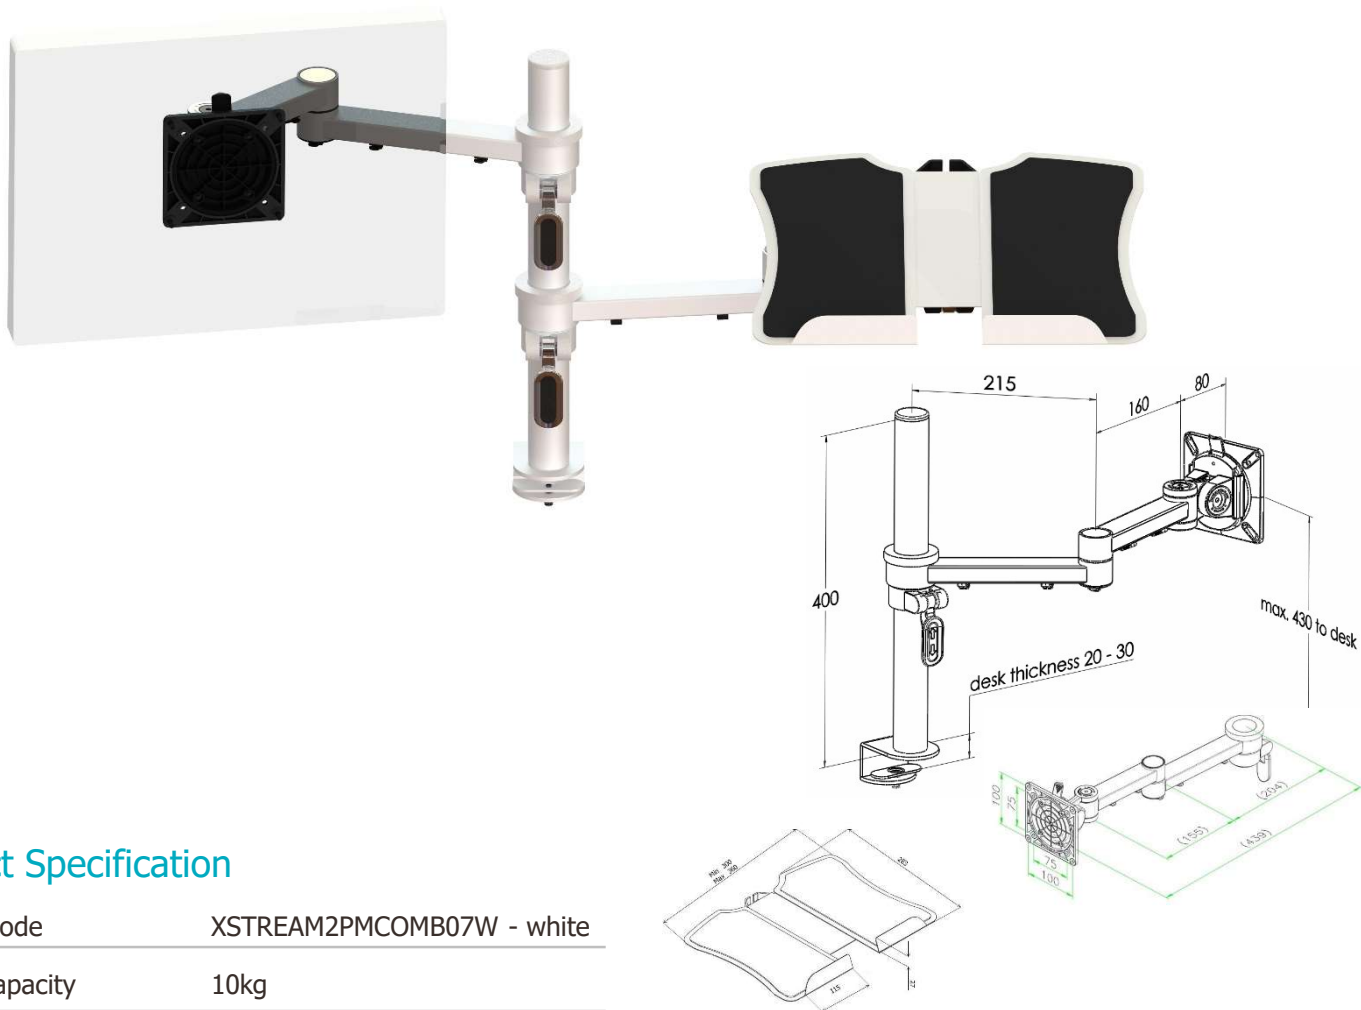

XSTREAM dual beam with baby-c clamp post and laptop attachment

Product Specification

Product code	XSTREAM2PMCOMB07W - white
Weight capacity	10kg
Max screen size	30"
Max forward extension	460mm
VESA	75mm & 100mm VESA compliant
Movement	Height adjustment, tilt, swivel, rotation and reach
Height adjustment	Max height adjustment 380mm from desk top
Fixings	Supplied with baby-c clamp for 20-30mm thick desk

Additional Information

Two dual beam arms with manual height adjustment

Laptop holder attachment with VESA fitting

Additional +/- 70mm available with ratchet mechanism

Lockable quick release VESA function

XSTREAM dual beam with baby-c clamp post and laptop attachment

Product Dimensions

Product code	XSTREAM2PMCOMB07
Clamp	Max desk depth 30mm
Post	400mm
Arms	Max 460mm extension
VESA	75mm & 100mm VESA compliant
Height adjustment	Max height adjustment 300mm
Tilt	85 degrees up / 85 degrees down (170 degrees total)
Laptop holder	W: 300mm-360mm, D: 283mm

Additional Information

2 dual beam height adjustable arms with baby-c clamp

Laptop holder attachment with VESA fitting

Cable management

Colour options available:

Silver – XSTREAM2PMCOMB07S - RAL code 9006

White – STREAM2PMCOMB07W - RAL code 9010